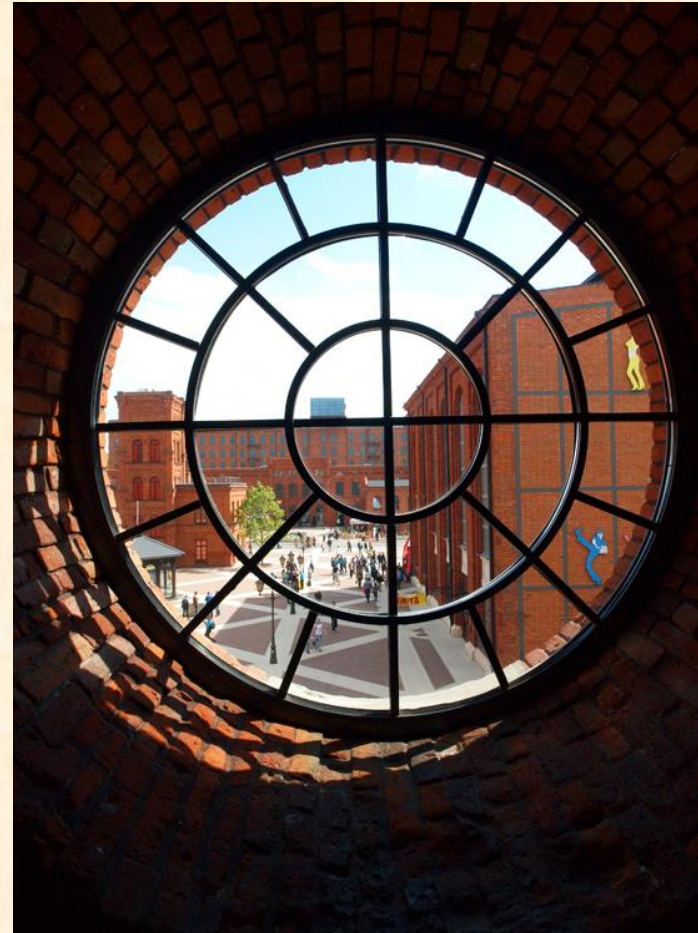

Feature windows

Please see [our projects page](#) on the website for examples of our recent installations

HARROW WINDOWS LIMITED

10 HALLAM GARDENS, HATCH END, MIDDLESEX, HA5 4PR

07976 807494 (020) 8931 8818 office@harrowwindows.co.uk www.harrowwindows.co.uk